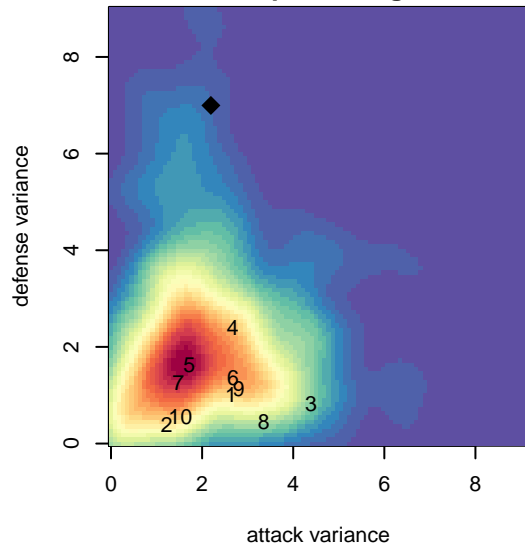

ETFC Santos Red B04

Eugene Timbers FC
 Eugene, OR
 B04 total strength=924
 attack=2.46 defense=0.96
 fall league = PTT B04 Div 1 White
 spr league = Spr OYS B04 Div 1 White

alt names used:
 ETFC 04B Santos Red
 ETFC 04B Santos Red
 ETFC 04B Santos Red

Venues played:
 2016 Spr OYS B04 Division 1 Green
 2017 PTT B04 Division 1 White
 2017 OYS PTT Presidents Cup B04
 2017 Spr OYS B04 Division 1 White

ETFC Santos Red B04
 Dots are actual minus expected GF (blue circles) and GA (red triangles).
 Blue line is smoothed change in attack strength. Red is smoothed change in defense strength.

**attack and defense variance (black dot)
relative to other teams
and top 10 in region**

**attack and defense rating
relative to others at age
and all opponents in last 13 months**

Performance relative to 13 month average