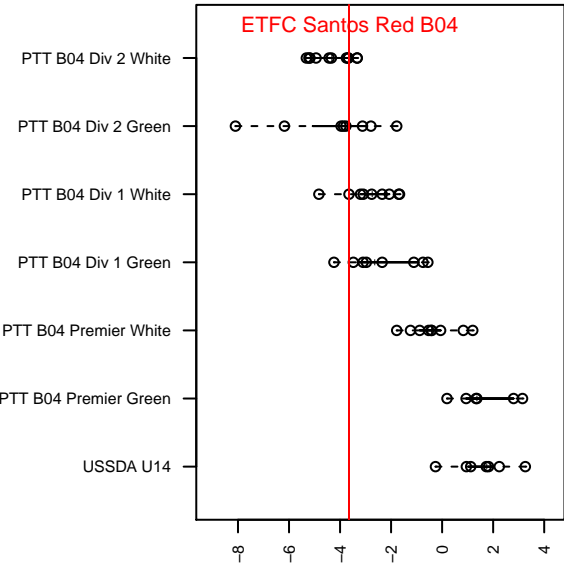

ETFC Santos Red B04

Eugene Timbers FC
 Eugene, OR
 B04 total strength=924
 attack=2.46 defense=0.96
 fall league = PTT B04 Div 1 White
 spr league = Spr OYS B04 Div 1 White

alt names used:
 ETFC 04B Santos Red
 ETFC 04B Santos Red
 ETFC 04B Santos Red

Venues played:
 2016 Spr OYS B04 Division 1 Green
 2017 PTT B04 Division 1 White
 2017 OYS PTT Presidents Cup B04
 2017 Spr OYS B04 Division 1 White

ETFC Santos Red B04
 Dots are actual minus expected GF (blue circles) and GA (red triangles).
 Blue line is smoothed change in attack strength. Red is smoothed change in defense strength.

**attack and defense variance (black dot)
relative to other teams
and top 10 in region**

**attack and defense rating
relative to others at age
and all opponents in last 13 months**

Performance relative to 13 month average