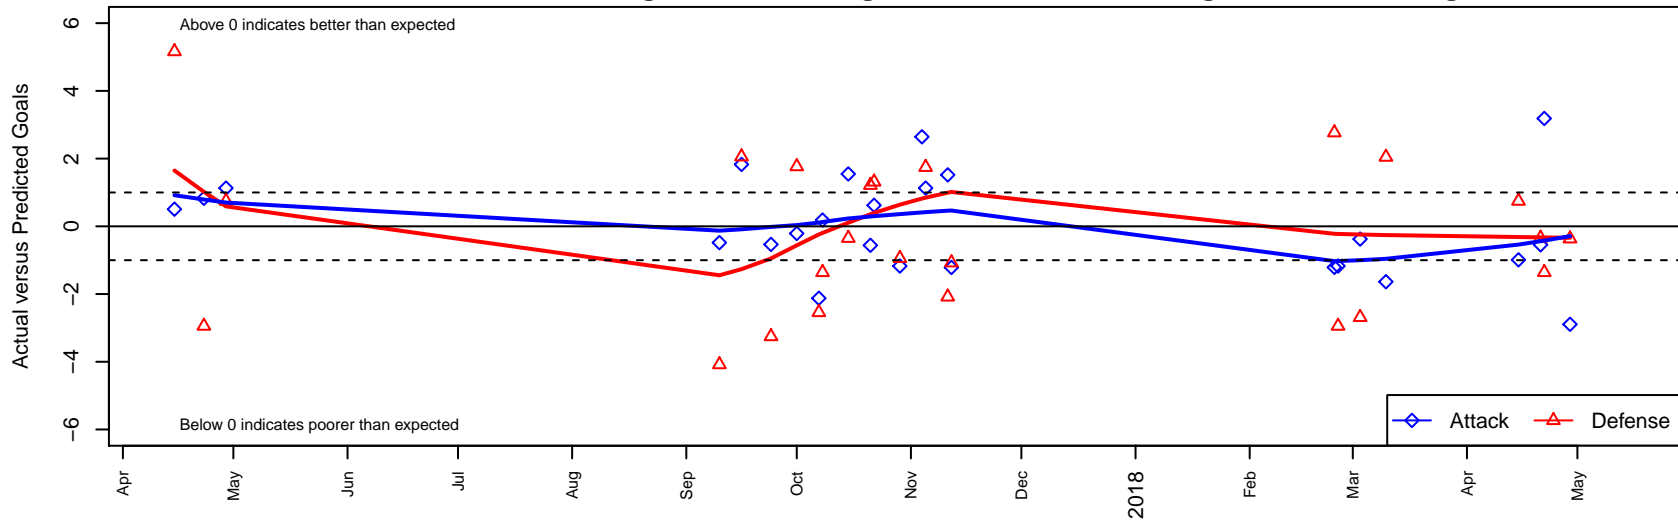

ETFC Santos Red B04

Eugene Timbers FC
 Eugene, OR
 B04 total strength=924
 attack=2.46 defense=0.96
 fall league = PTT B04 Div 1 White
 spr league = Spr OYS B04 Div 1 White

alt names used:
 ETFC 04B Santos Red
 ETFC 04B Santos Red
 ETFC 04B Santos Red

Venues played:
 2016 Spr OYS B04 Division 1 Green
 2017 PTT B04 Division 1 White
 2017 OYS PTT Presidents Cup B04
 2017 Spr OYS B04 Division 1 White

ETFC Santos Red B04
 Dots are actual minus expected GF (blue circles) and GA (red triangles).
 Blue line is smoothed change in attack strength. Red is smoothed change in defense strength.

**attack and defense variance (black dot)
relative to other teams
and top 10 in region**

**attack and defense rating
relative to others at age
and all opponents in last 13 months**

Performance relative to 13 month average